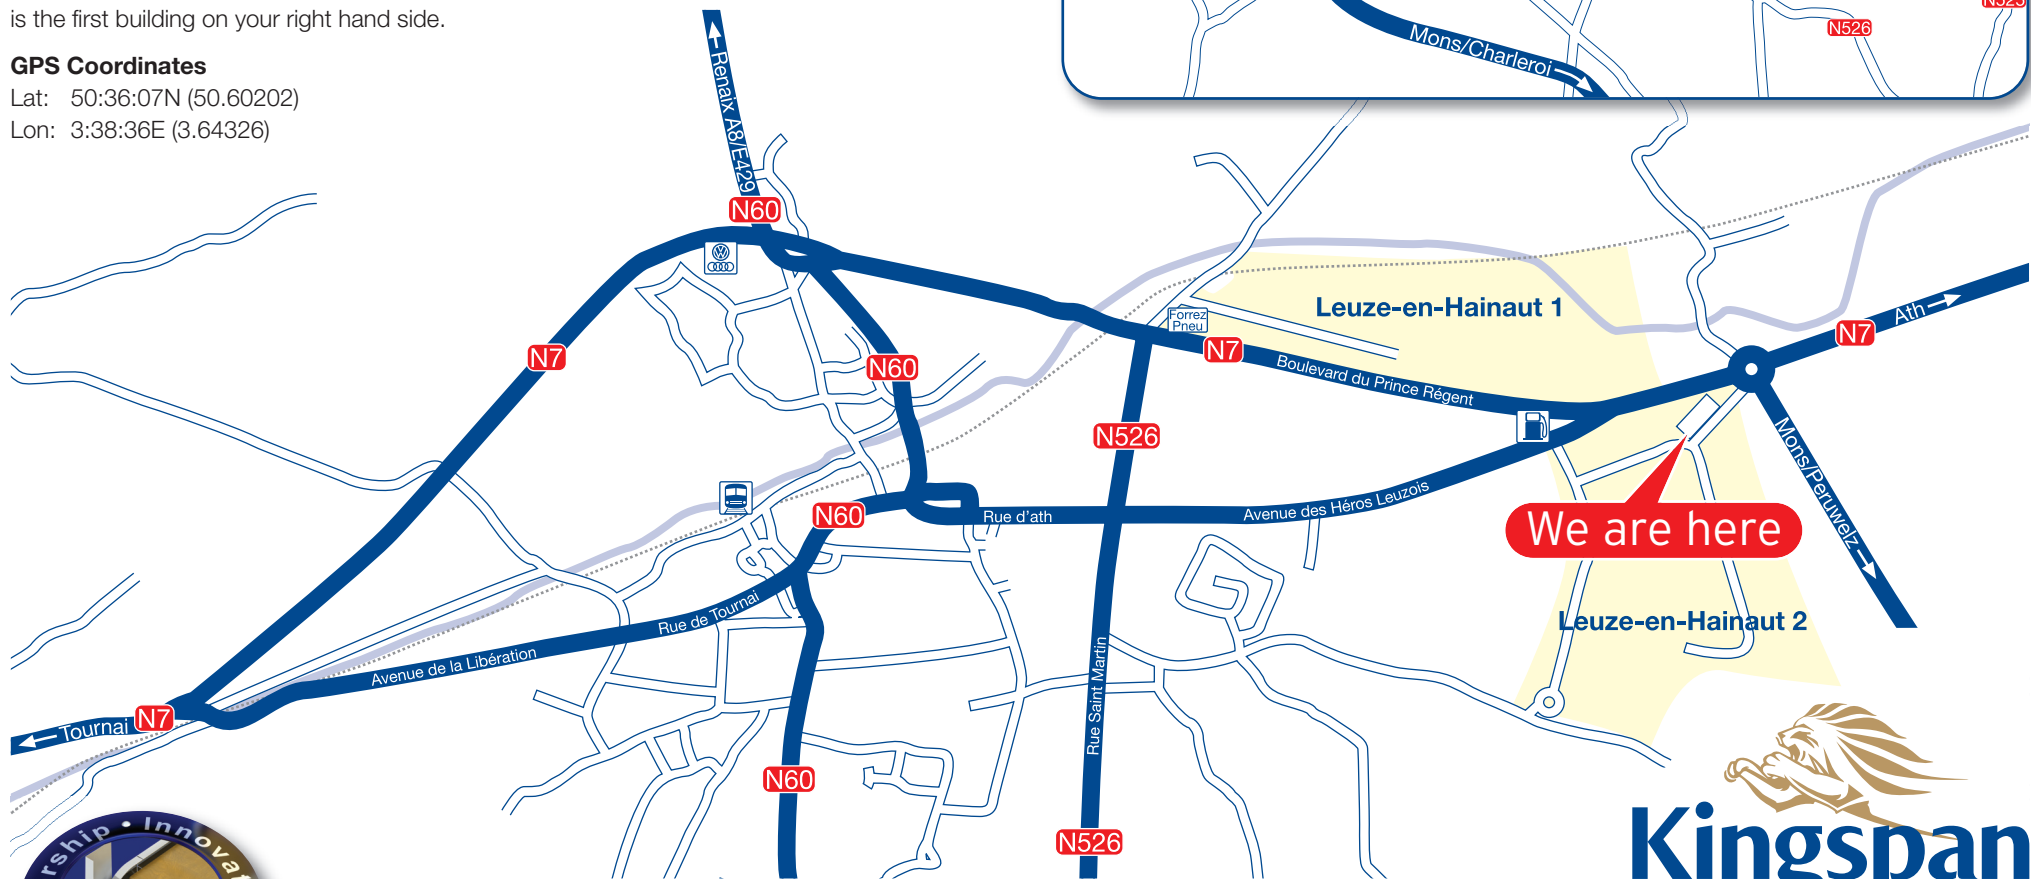

How to find Kingspan Door Components

Coming from Bruxelles or Lille

Follow A8 (or E429) until exit 32 'FRASNES / RENAIX / LEUZE' and turn on the N60 direction LEUZE. In Leuze, take left on the N7. After 2Km, take right at the roundabout to enter the industrial zone. Kingspan Door Components is the first building on your right hand side.

Coming from Liège, Mons and Charleroi

Follow A16 (or E42) until exit 29 'Peruwelz' and take right the N60 to Leuze. After +/- 5km, just before arriving in the city of Leuze, follow the bypass on your right to avoid crossing the city. Straight ahead on the 1st roundabout direction 'Ath'. On the 2nd roundabout, take the 4th exit to 'Zoning Industriel de l'Europe'. Kingspan Door Components is the first building on your right hand side.

GPS Coordinates

Lat: 50:36:07N (50.60202)

Lon: 3:38:36E (3.64326)

T: +32-69-45.24.60 E: info@kingspandoor.com kingspandoor.com

Kingspan Door Components Zone Industrielle de l'Europe 1A, 7900 Leuze-en-Hainaut, Belgium